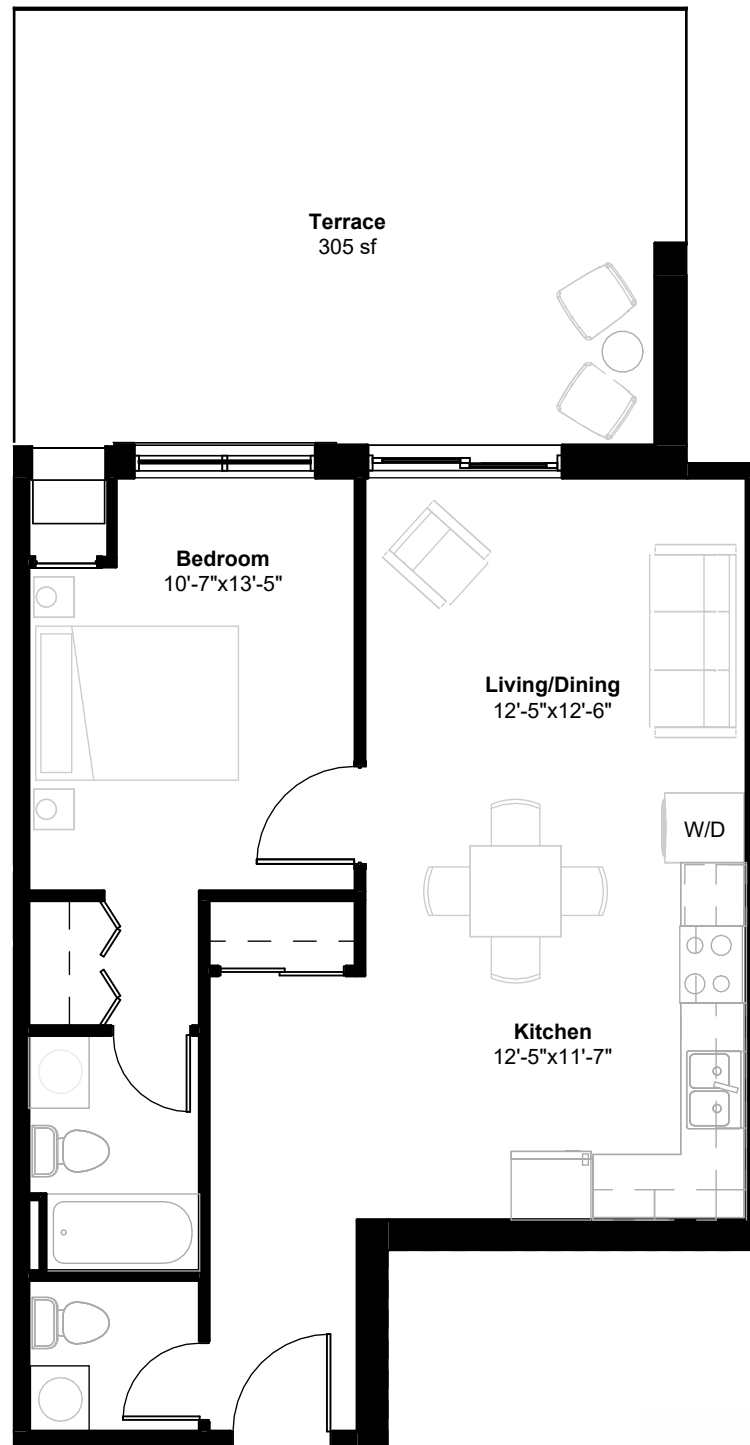

PORT PICTON

TAYLOR

1 BEDROOM

Unit 102

636 sf

1 Bedroom

1.5 Bathroom

All illustrations are artist's concepts. All plans and dimensions are approximated and subject to change without notice. Note that plans and room dimensions may vary according to elevation. E&O.E.